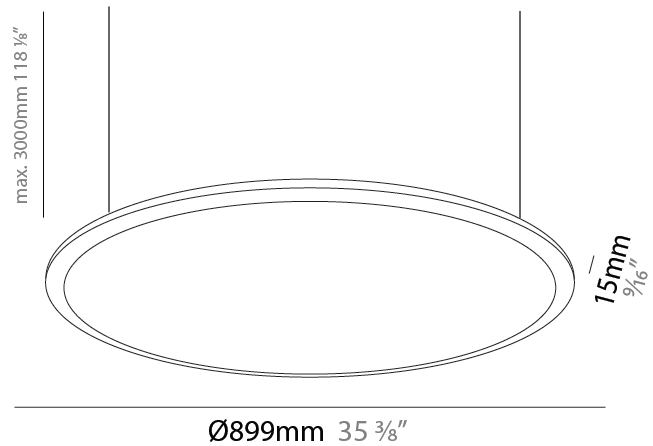

ORBITAL SUSPENSION

A51062-

base number   Color   Finish
Temperature   Options

1. To build a product code in our configurator select the specify button on the base model # product page
2. To build a manual product code on this datasheet choose from the options listed below in blue font and add the suffix to the base model #

GENERAL

Series: Orbital
Brand: Ivela
Division: Architectural
Mounting Type: Suspension
Mounting Location: Ceiling
Subcategory: Panels

PHYSICAL

Shape: Round
Diameter (mm): 899
Diameter (in): 35 ³/₈
Height (mm): 19
Height (in): 3/4
Max. Overall Height (mm): 2500
Max. Overall Height (in): 98 ⁷/₁₆
Light Distribution: Direct
Diffuser: Opal Polycarbonate
Fixture Finish: WHI / BLK / GLD
Fixture Material: Aluminum

ELECTRICAL

Lamp Type: LED
Input Wattage (W): 56
Dimming: Tri-Mode (Non-Dimming and Phase Dimming (120Vac only) and 0-10V Dimming)
Driver Included: No
Driver Location: Remote
Driver Type: Constant Voltage - Universal
Driver Class: Class 2
Housing: ENCP 5 (ERP) ENCP 8 (SC Power)
Input Voltage (V): 120 - 277
Output Voltage (V): 24

LED

Color Temperature (°K): 2700 / 3000 / 4000
Max. Delivered Lumen (lm): 4032 / 4200 / 4452
Nominal Lumen (lm): 6720 / 7000 / 7420
CRI: >93 CRI
Lamp Life (hrs): 50000

OPTICAL

RATINGS AND CERTIFICATIONS

Certified By: Certified for North American Standards
IP rating: IP20

PROJECT
TYPE
SPECIFIER
QUANTITY
DATE