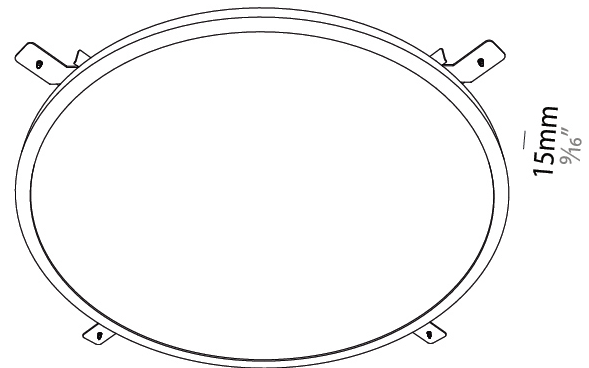

PROJECT	_____
TYPE	_____
SPECIFIER	_____
QUANTITY	_____
DATE	_____

ORBITAL RECESSED

A56182- -

base number
Color   Finish
Temperature   Options

1. To build a product code in our configurator select the specify button on the base model # product page
2. To build a manual product code on this datasheet choose from the options listed below in blue font and add the suffix to the base model #

GENERAL

Series: Orbital
Brand: Ivela
Division: Architectural
Mounting Type: Recessed
Mounting Location: Ceiling
Subcategory: Panels

PHYSICAL

Shape: Round
Diameter (mm): 707
Diameter (in): 287 ¹³/₁₆
Height (mm): 15
Height (in): 9/16
Light Distribution: Direct
Diffuser: PMMA - Opal
Fixture Finish: WHI / BLK / GLD
Fixture Material: Aluminum

ELECTRICAL

Lamp Type: LED
Input Wattage (W): 44
Dimming: Tri-Mode (Non-Dimming and Phase Dimming (120Vac only) and 0-10V Dimming)
Driver Included: No
Driver Location: Remote
Driver Type: Constant Voltage - Universal
Driver Class: Class 2
Housing: ENCP 5 (ERP) ENCP 13 (SC Power)
Input Voltage (V): 120 - 277
Output Voltage (V): 24

LED

Color Temperature (°K): 2700 / 3000 / 4000
Max. Delivered Lumen (lm): 3168 / 3300 / 3498
Nominal Lumen (lm): 5280 / 5500 / 5830
CRI: >93 CRI
Lamp Life (hrs): 50000

OPTICAL

RATINGS AND CERTIFICATIONS

Certified By: CSA Certified to UL and CSA Standards
IP rating: IP20

Ø707mm 27 ¹³/₁₆"