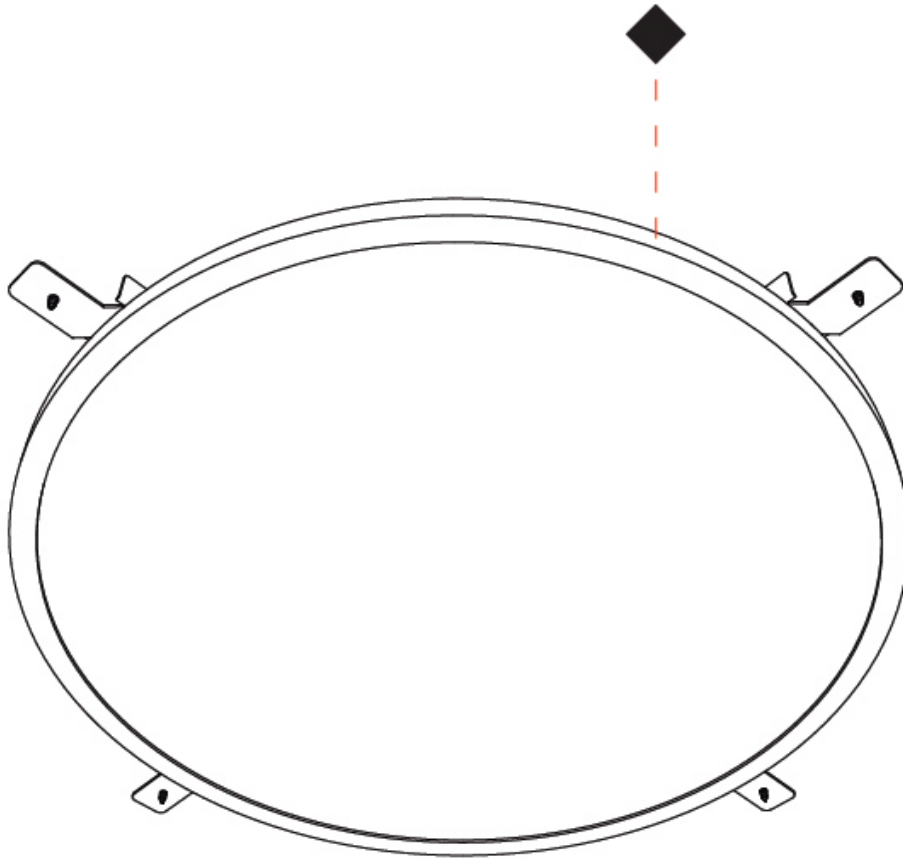

ORBITAL RECESSED

A56183-

PROJECT	_____
TYPE	_____
SPECIFIER	_____
QUANTITY	_____
DATE	_____

A