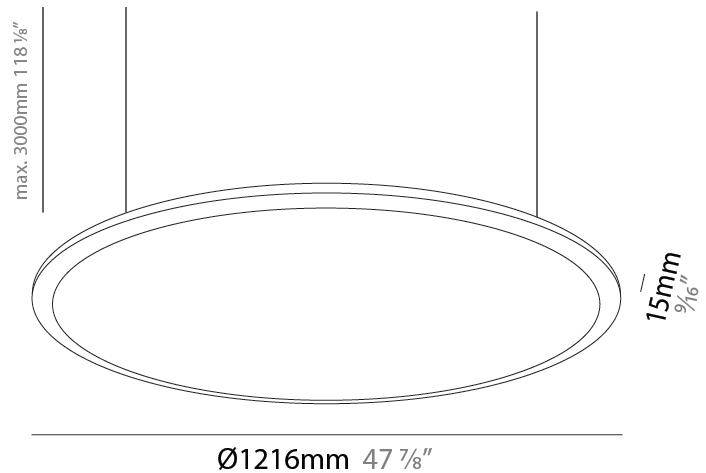

ORBITAL SUSPENSION

A51063-

base number   Color   Finish
Temperature   Options

1. To build a product code in our configurator select the specify button on the base model # product page
2. To build a manual product code on this datasheet choose from the options listed below in blue font and add the suffix to the base model #

GENERAL

Series: Orbital
Brand: Ivela
Division: Architectural
Mounting Type: Suspension
Mounting Location: Ceiling
Subcategory: Panels

PHYSICAL

Shape: Round
Diameter (mm): 1216
Diameter (in): 47 7/8
Height (mm): 19
Height (in): 3/4
Max. Overall Height (mm): 2500
Max. Overall Height (in): 98 7/16
Light Distribution: Direct
Diffuser: Opal Polycarbonate
Fixture Finish: WHI / BLK / GLD
Fixture Material: Aluminum

ELECTRICAL

Lamp Type: LED
Input Wattage (W): 78
Dimming: Tri-Mode (Non-Dimming and Phase Dimming (120Vac only) and 0-10V Dimming)
Driver Included: No
Driver Location: Remote
Driver Type: Constant Voltage - Universal
Driver Class: Class 2
Housing: ENCP 5 (ERP) ENCP 8 (SC Power)
Input Voltage (V): 120 - 277
Output Voltage (V): 24

LED

Color Temperature (°K): 2700 / 3000 / 4000
Max. Delivered Lumen (lm): 5472 / 5700 / 6042
Nominal Lumen (lm): 9120 / 9500 / 10070
CRI: >93 CRI
Lamp Life (hrs): 50000

OPTICAL

RATINGS AND CERTIFICATIONS

Certified By: Certified for North American Standards
IP rating: IP20

PROJECT _____
TYPE _____
SPECIFIER _____
QUANTITY _____
DATE _____