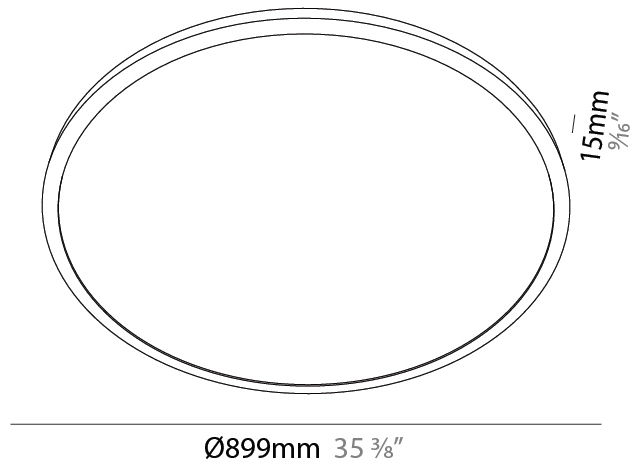

PROJECT	_____
TYPE	_____
SPECIFIER	_____
QUANTITY	_____
DATE	_____

ORBITAL SURFACE

A52033- _____ - _____
base number   Color   Finish
                         Temperature   Options

1. To build a product code in our configurator select the specify button on the base model # product page
2. To build a manual product code on this datasheet choose from the options listed below in blue font and add the suffix to the base model #

GENERAL

Series: Orbital
Brand: Ivela
Division: Architectural
Mounting Type: Surface
Mounting Location: Wall / Ceiling
Subcategory: Panels

PHYSICAL

Shape: Round
Diameter (mm): 899
Diameter (in): 35 ³/₈
Height (mm): 19
Height (in): 3/4
Light Distribution: Direct
Diffuser: PMMA - Opal
Fixture Finish: WHI / BLK / GLD
Fixture Material: Aluminum

ELECTRICAL

Lamp Type: LED
Input Wattage (W): 56
Dimming: Tri-Mode (Non-Dimming and Phase Dimming (120Vac only) and 0-10V Dimming)
Driver Included: No
Driver Location: Remote
Driver Type: Constant Voltage - Universal
Driver Class: Class 2
Housing: ENCP 5 (ERP) ENCP 8 (SC Power)
Input Voltage (V): 120 - 277
Output Voltage (V): 24

LED

Color Temperature (°K): 2700 / 3000 / 4000
Max. Delivered Lumen (lm): 4032 / 4200 / 4452
Nominal Lumen (lm): 6720 / 7000 / 7420
CRI: >93 CRI
Lamp Life (hrs): 50000

OPTICAL

RATINGS AND CERTIFICATIONS

Certified By: CSA Certified to UL and CSA Standards
IP rating: IP20