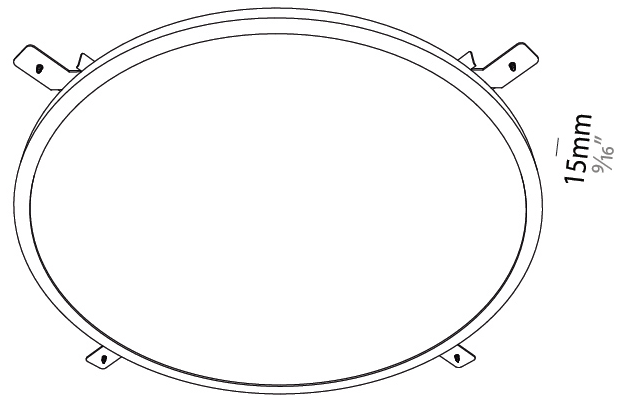

PROJECT	
TYPE	
SPECIFIER	
QUANTITY	
DATE	

ORBITAL RECESSED

A56183-

base number
Color   Finish
Temperature   Options

1. To build a product code in our configurator select the specify button on the base model # product page
2. To build a manual product code on this datasheet choose from the options listed below in blue font and add the suffix to the base model #

GENERAL

Series: Orbital
Brand: Ivela
Division: Architectural
Mounting Type: Recessed
Mounting Location: Ceiling
Subcategory: Panels

PHYSICAL

Shape: Round
Diameter (mm): 899
Diameter (in): 35 ³/₈
Height (mm): 19
Height (in): 3/4
Light Distribution: Direct
Diffuser: PMMA - Opal
Fixture Finish: WHI / BLK / GLD
Fixture Material: Aluminum

ELECTRICAL

Lamp Type: LED
Input Wattage (W): 56
Dimming: Tri-Mode (Non-Dimming and Phase Dimming (120Vac only) and 0-10V Dimming)
Driver Included: No
Driver Location: Remote
Driver Type: Constant Voltage - Universal
Driver Class: Class 2
Housing: ENCP 5 (ERP) ENCP 8 (SC Power)
Input Voltage (V): 120 - 277
Output Voltage (V): 24

LED

Color Temperature (°K): 2700 / 3000 / 4000
Max. Delivered Lumen (lm): 4032 / 4200 / 4452
Nominal Lumen (lm): 6720 / 7000 / 7420
CRI: >93 CRI
Lamp Life (hrs): 50000

OPTICAL

RATINGS AND CERTIFICATIONS

Certified By: CSA Certified to UL and CSA Standards
IP rating: IP20

Ø899mm 35 ³/₈"