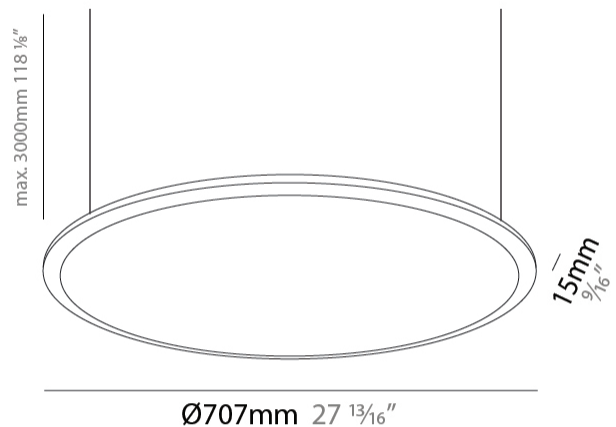

ORBITAL SUSPENSION

A51061- -

base number   Color   Finish
Temperature   Options

1. To build a product code in our configurator select the specify button on the base model # product page
2. To build a manual product code on this datasheet choose from the options listed below in blue font and add the suffix to the base model #

GENERAL

Series: Orbital
Brand: Ivela
Division: Architectural
Mounting Type: Suspension
Mounting Location: Ceiling
Subcategory: Panels

PHYSICAL

Shape: Round
Diameter (mm): 707
Diameter (in): 27 ¹³/₁₆"
Height (mm): 15
Height (in): 9/16
Max. Overall Height (mm): 2500
Max. Overall Height (in): 98 ⁷/₁₆"
Light Distribution: Direct
Diffuser: Opal Polycarbonate
Fixture Finish: WHI / BLK / GLD
Fixture Material: Aluminum

ELECTRICAL

Lamp Type: LED
Input Wattage (W): 44
Dimming: Tri-Mode (Non-Dimming and Phase Dimming (120Vac only) and 0-10V Dimming)
Driver Included: No
Driver Location: Remote
Driver Type: Constant Voltage - Universal
Driver Class: Class 2
Housing: ENCP 5 (ERP) ENCP 13 (SC Power)
Input Voltage (V): 120 - 277
Output Voltage (V): 24

LED

Color Temperature (°K): 2700 / 3000 / 4000
Max. Delivered Lumen (lm): 3168 / 3300 / 3498
Nominal Lumen (lm): 5280 / 5500 / 5830
CRI: >93 CRI
Lamp Life (hrs): 50000

OPTICAL

RATINGS AND CERTIFICATIONS

Certified By: Certified for North American Standards
IP rating: IP20

PROJECT _____
TYPE _____
SPECIFIER _____
QUANTITY _____
DATE _____